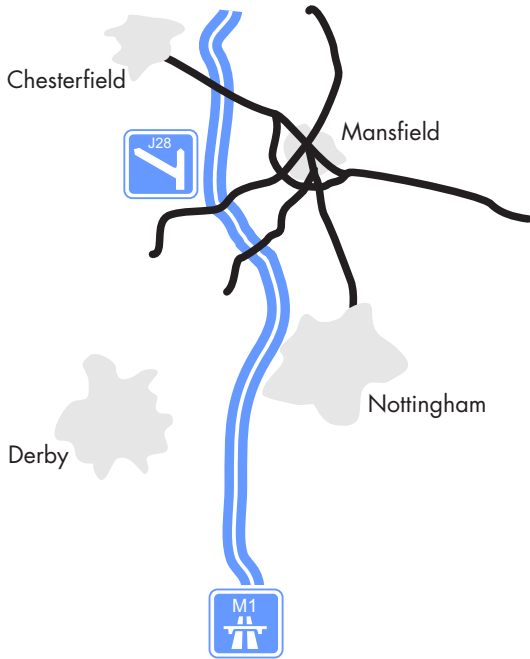

# OPTIMA

your product development partner

Optima  
Suite 4  
Oakham Business Centre  
Hamilton Way  
Mansfield  
Nottinghamshire  
NG18 5BU  
01623 621619

Turn off the M1 and head towards Mansfield on the A38.

Turn right at 7th set of traffic lights onto the A617 (before Kingsmill Reservoir & B&Q)

Turn left onto Hermitage lane, at next set of traffic lights.

Turn right at the roundabout into Oakham Business Park on Hamilton Way.

Take the first left. Optima are on the top floor of the building on the right.